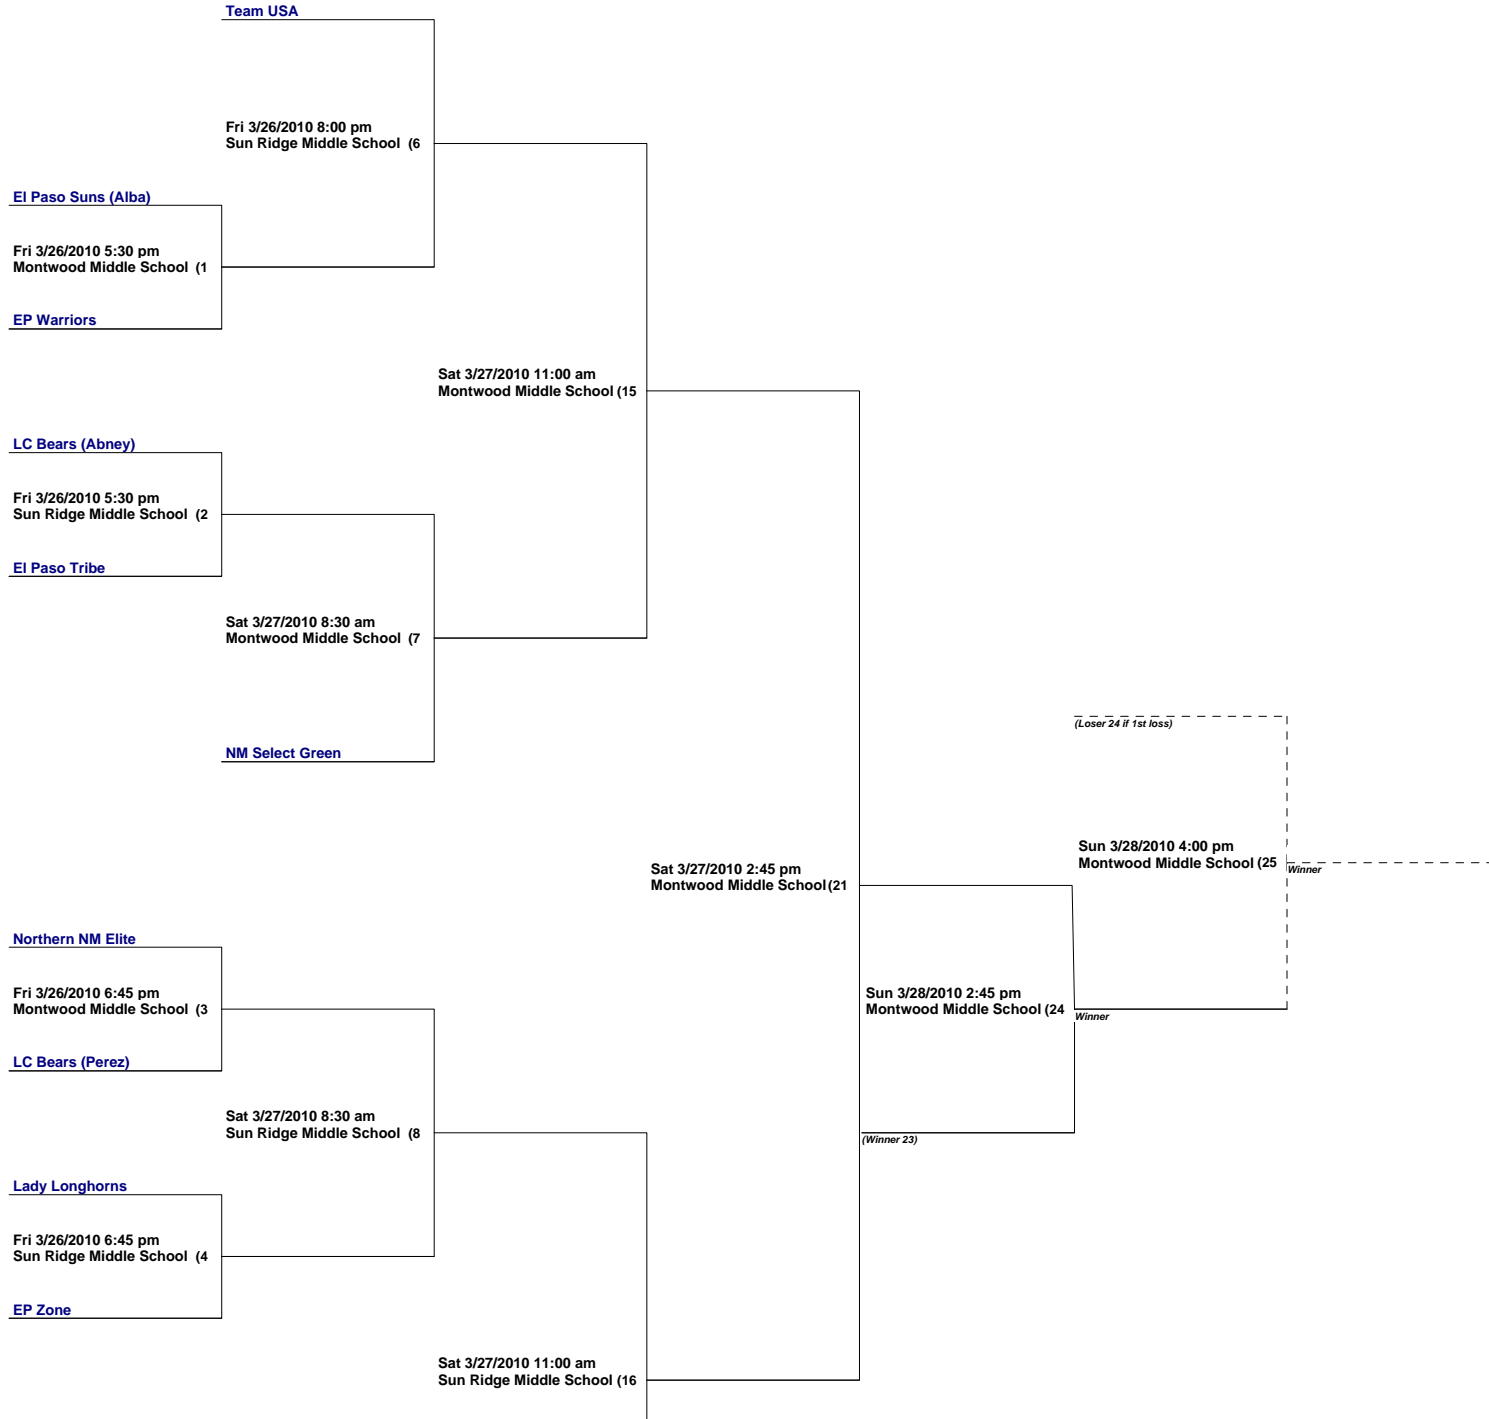

11U Girls Double Elimination

EP Suns

Fri 3/26/2010 8:00 pm
Montwood Middle School (5)

[FT. Stockton Prowlers](#)

Sat 3/27/2010 9:45 am
Montwood Middle School (9)

[Lea County Flames](#)

(Loser 3)

Sat 3/27/2010 9:45 am
Sun Ridge Middle School (10)

(Loser 4)

(Loser 6)

Sat 3/27/2010 1:30 pm
Sun Ridge Middle School (14)

(Loser 5)

Sat 3/27/2010 12:15 pm
Montwood Middle School (11)

(Loser 7)

(Loser 1)

Sat 3/27/2010 12:15 pm
Sun Ridge Middle School (12)